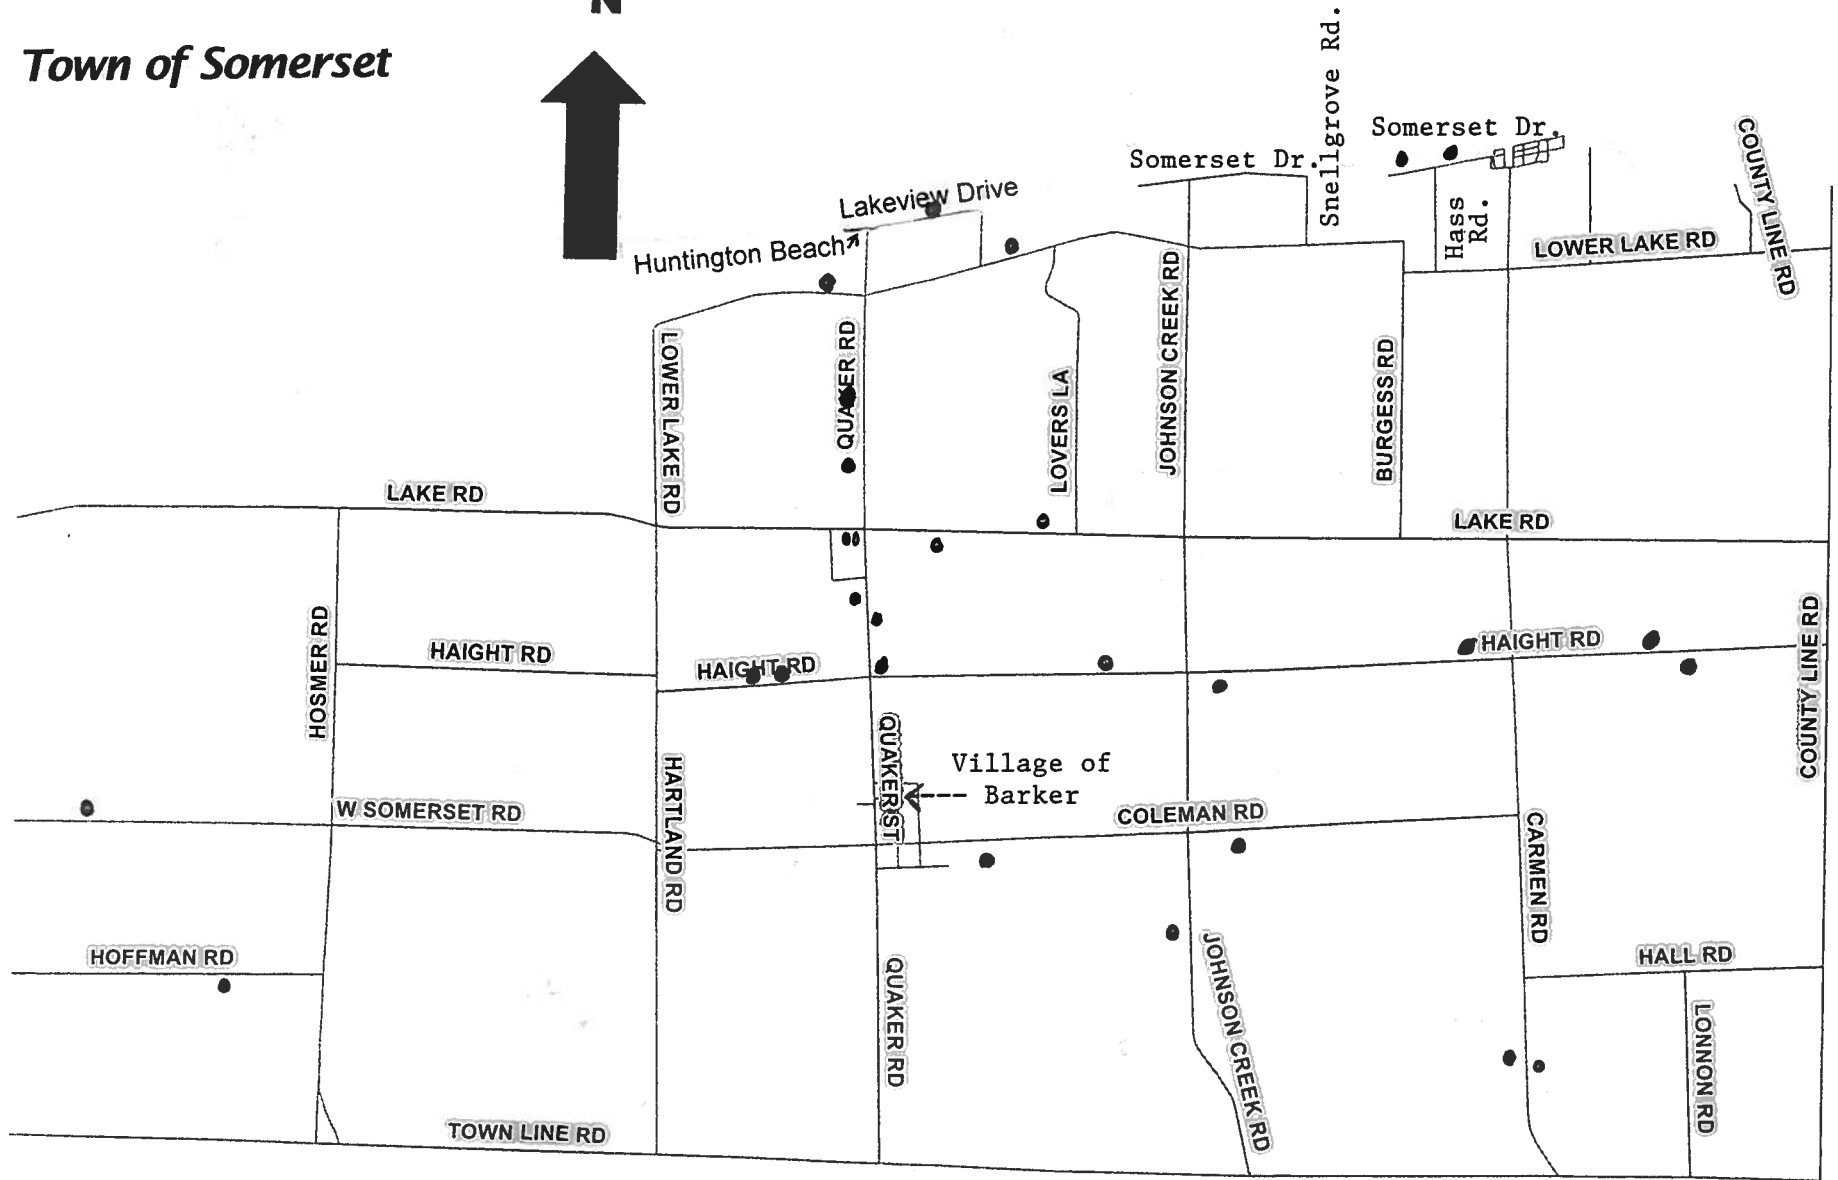

Town of Somerset

Village on other side

- | | | | |
|-------------------|-------------------------|----------------------|-------------------------|
| 2060 Carmen Road | 9196 Haight Road | 8506 Lake Road | 1208 Quaker Road |
| 2067 Carmen Road | 9641 Haight Road | 8706 Lake Road | 1410 Quaker Road |
| 8778 Coleman Road | 9739 Haight Road | 8795 Lake Road | 1417 Quaker Road |
| 9142 Coleman Road | 9758 Haight Road | 8735 Lakeview Drive | 1449 Quaker Road |
| 8453 Haight Road | 7436 Hoffman Road | 8503 Lower Lake Road | 9509 Somerset Drive |
| 8469 Haight Road | 1872 Johnson Creek Road | 8771 Lower Lake Road | 9539 Somerset Drive |
| 8817 Haight Road | 8502 Lake Road | 1156 Quaker Road | 7329 West Somerset Road |

Village of Barker

MAIN ST

CHURCH STREET

WOODWARD AVE. ●

PALLISTER AVENUE

EAST AVENUE

QUAKER ST

W SOMERSET RD

COLEMAN RD ● ●

HIGH STREET ●

- 8690 Coleman Road
- 8692 Coleman Road
- 8693 Coleman Road
- 8706 High Street
- 1623 Quaker Road
- 1663 Quaker Road
- 1702 Quaker Road
- 1703 Quaker Road
- 8520 West Somerset Road