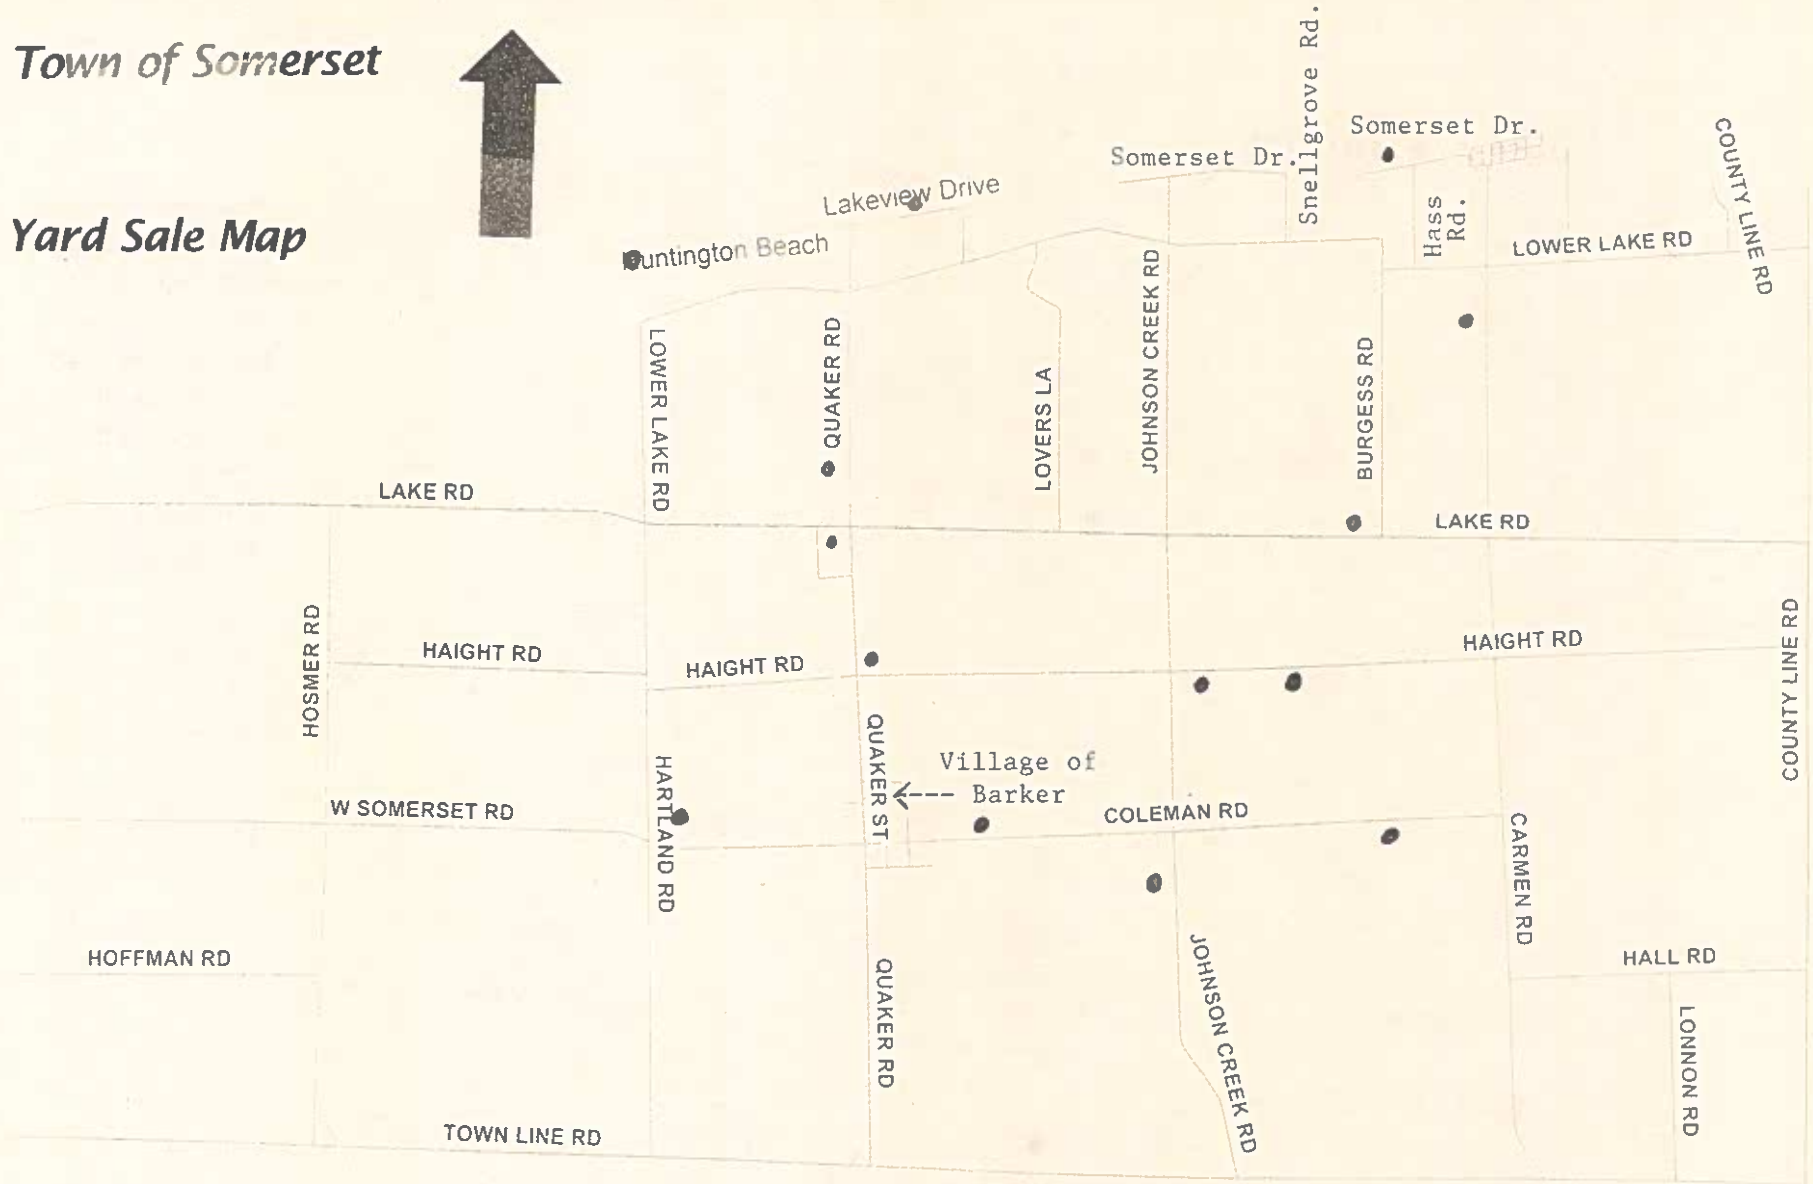

Town of Somerset

**Yard Sale Map**

*Village on other side*

- |                   |                         |                         |
|-------------------|-------------------------|-------------------------|
| 1032 Carmen Road  | 1679 Hartland Road      | 8743 Lakeview Road      |
| 8749 Coleman Road | 8639 Huntington Beach   | 1208 Quaker Road        |
| 9256 Coleman Road | 1852 Johnson Creek Road | 1449 Quaker Road        |
| 9196 Haight Road  | 8506 Lake Road          | 9515 Somerset Drive     |
| 9214 Haight Road  | 9257 Lake Road          | <i>1181 Quaker Road</i> |

# Village of Barker